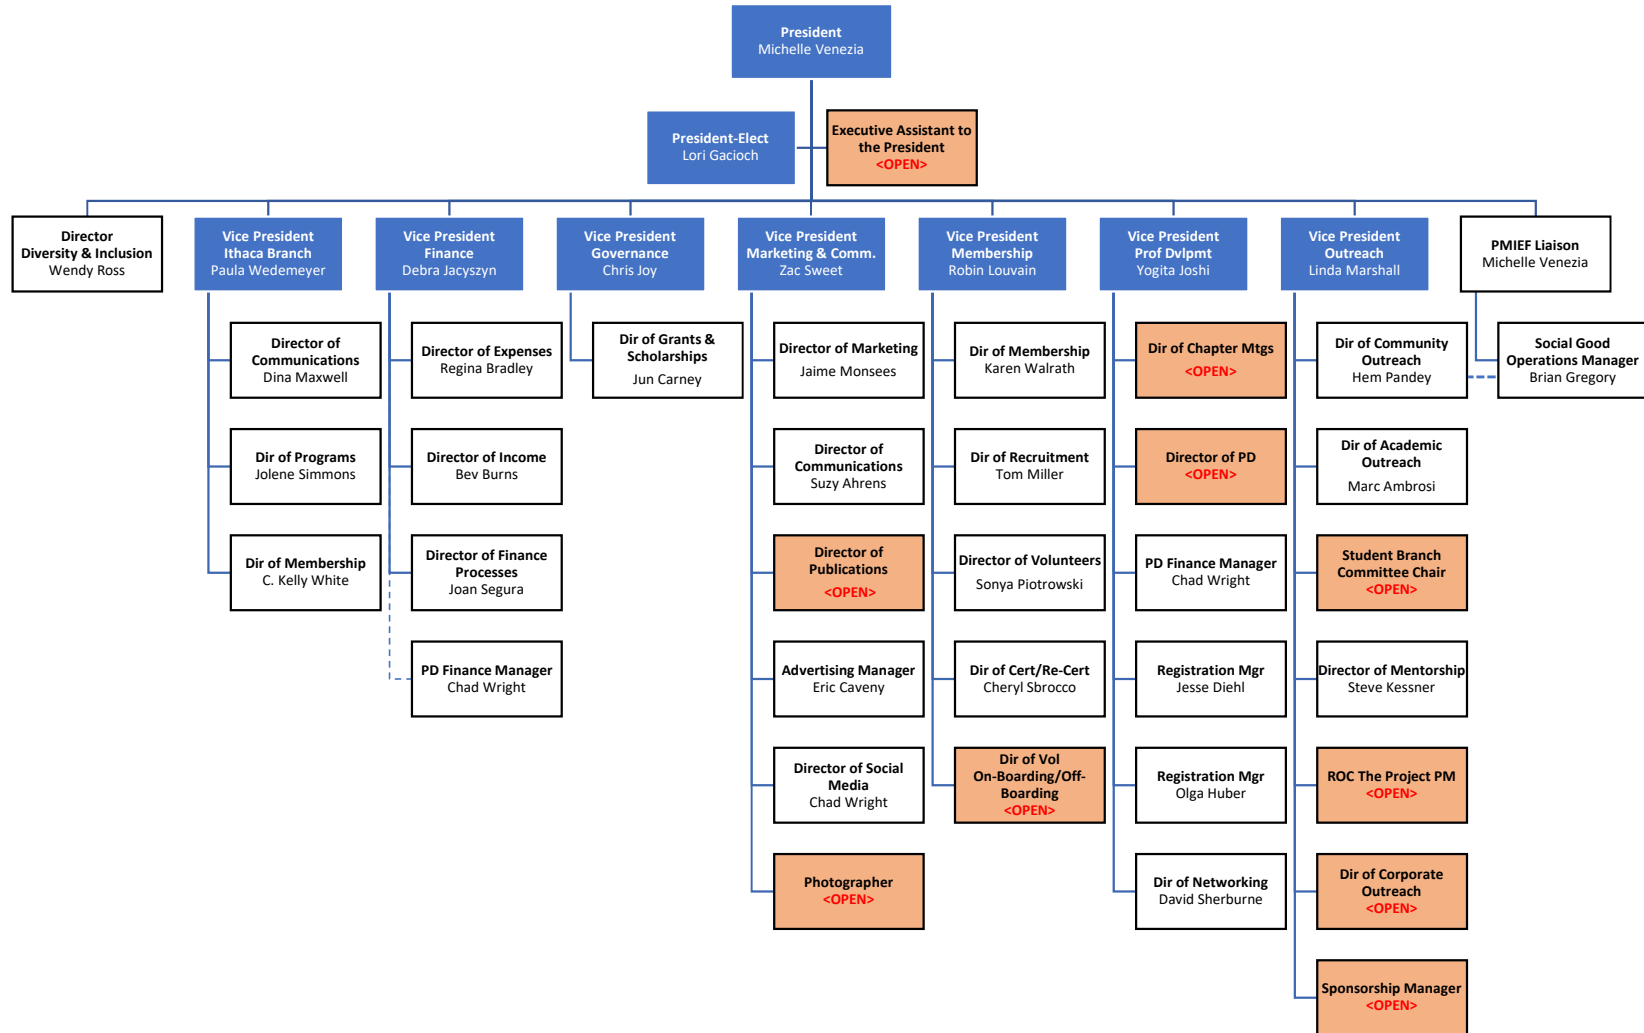

2017-2018 PMI Rochester Chapter Leadership - Volunteers

Revised: 12-Jun-2018